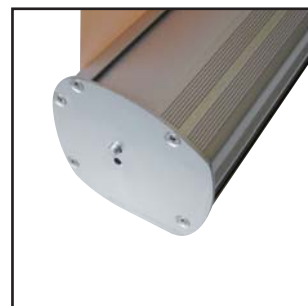

SCREEN WALL ROLL-UP is a single face display with an exceptional price/quality ratio, entirely made of aluminium, with snap system upper profile for rapid fastening of printed materials, double height-adjustable rear support staffs and deluxe transport bag.

Cod.SIR 7408

Cod.PROD. WALL SCREEN (Monofacciale/One-sided)

Misure stampa (Picture size): **150 x 300 cm**

Materiale: **Alluminio**
(Material): **Aluminium**

Peso (Weight): **8,5 Kg**

Dimensioni sacca
(Bag size) **1560 x 110 x 110 mm**